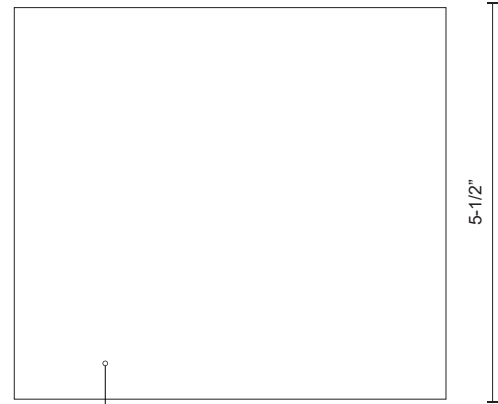

MICA AT67006-BG

WALL

PROJECT

SPECIFICATION DETAILS

Fixture Dimensions	W6-1/8" x H5-1/2" x E1-5/8"
Light Source	LED with DC Driver
Wattage	8W
Total Lumens	595lm
Delivered Lumens	BG-360lm*
Voltage	120V
Color Temperature	3000K
CRI (Ra)	90CRI
Optional Color Temps	2700K - 5000K Available, Minimum Order Quantities Apply
LED Rated Life	50,000 hours
Dimming	100% - 10%, TRIAC or ELV Dimmer (Not Included)
Glass Details	Frosted Glass
ADA Compliant	Yes
Location	Dry
Illumination Direction	Downlight
Mounting Style	All Orientation; Wall;
CEC Title 24 JA8	Yes, JA8-2022
Paint Finish	BG01

* For custom options, consult factory for details.

* For warranty information, please visit www.kuzcolighting.com/warranty

DESCRIPTION

This minimalist sleek cast-aluminum wall sconce is a beautiful addition to any indoor application. Finished with a high-end brushed gold cast-aluminum. Premium frosted optical lenses which emits the light from the fixture evenly against the wall.

Metal Finish
BG - Brushed Gold
(Dry Locations Only)