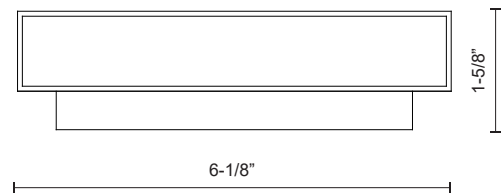

KUZCO

CANADA: 19054 28TH AVENUE - SURREY, BC V3Z 6M3

USA: 3035 E. LONE MOUNTAIN ROAD - LAS VEGAS, NV 89081

WWW.KUZCOLIGHTING.COM

© 2021 KUZCO LIGHTING. ALL RIGHTS RESERVED.

COMMENT